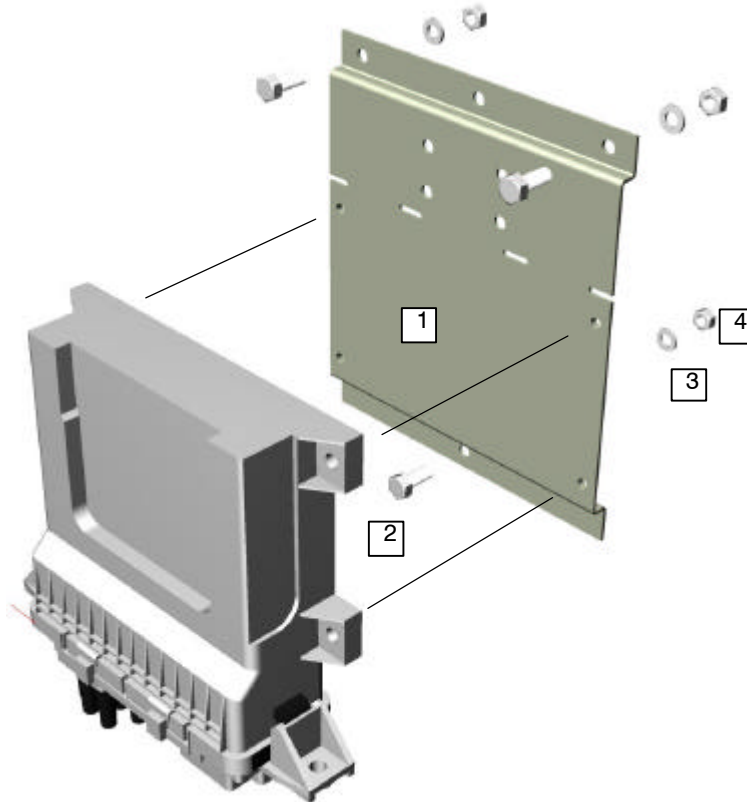

Item	Part Number	Description	Qty
1	S/BK/386-1-014	Modular Junction Box - Mounting Bracket	1
2	S/FSNR/101	M6 x 14 Hex Set Screw	4
3	S/FSNR/301	M6 Spring Washer	4
4	S/FSNR/401	M6 Nut	4
5	S/BK/386-1-015	Modular Junction Box - Support Bracket	1

Vertical Mounting

Overhead Mounting