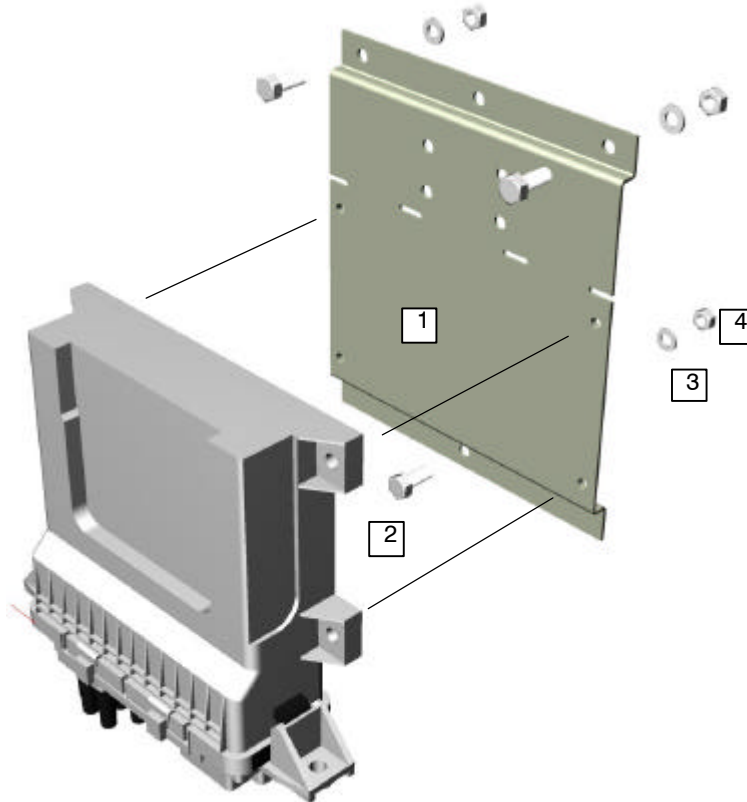

Item	Part Number	Description	Qty
1	S/BK/386-1-014	Modular Junction Box - Mounting Bracket	1
2	S/FSNR/101	M6 x 14 Hex Set Screw	4
3	S/FSNR/301	M6 Spring Washer	4
4	S/FSNR/401	M6 Nut	4
5	S/BK/386-1-015	Modular Junction Box - Support Bracket	1

Vertical Mounting

Overhead Mounting