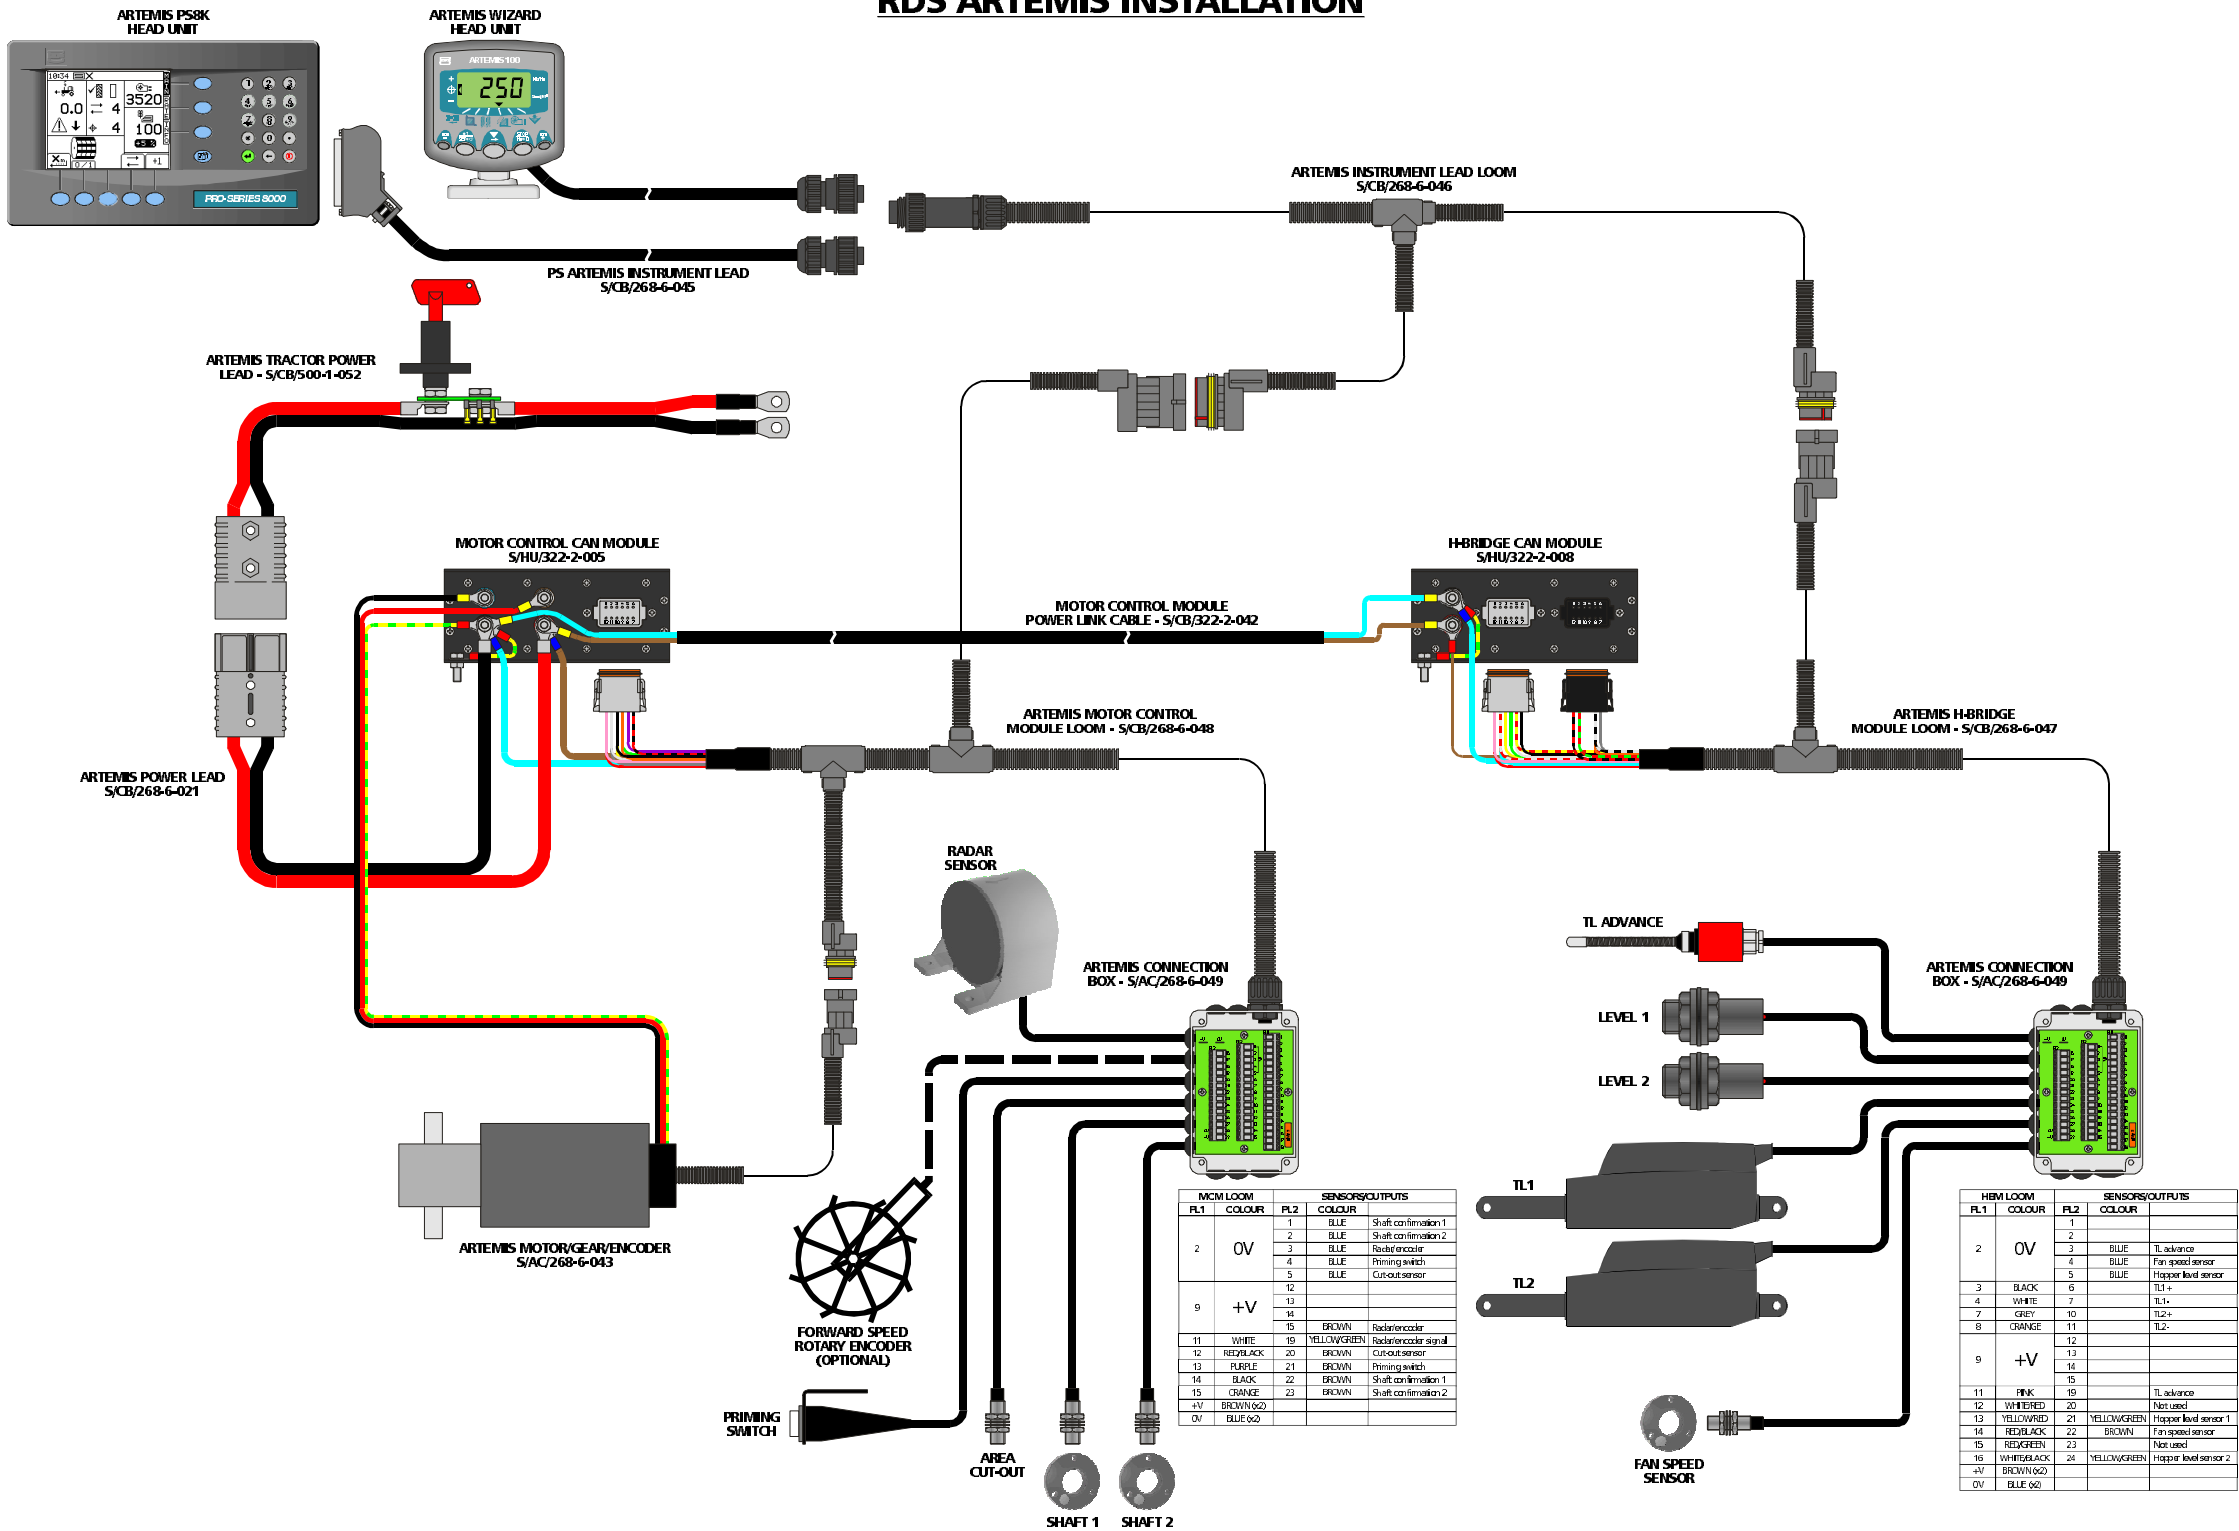

RDS ARTEMIS INSTALLATION

MCM LOOM		SENSORS/OUTPUTS	
PL1	COLOUR	PL2	COLOUR
2	OV	1	BLUE
		2	BLUE
		3	BLUE
		4	BLUE
		5	BLUE
9	+V	12	
		13	
		14	
		15	BROWN
		16	BROWN
11	WHITE	19	YELLOW/GREEN
	RED/BLACK	20	BROWN
		21	BROWN
		22	BROWN
		23	BROWN
+V	BROWN/62		
	BLUE/62		

HEM LOOM		SENSORS/OUTPUTS	
PL1	COLOUR	PL2	COLOUR
2	OV	1	
		2	
		3	BLUE
		4	BLUE
		5	BLUE
3	BLACK	6	
	WHITE	7	
	GREY	10	
	ORANGE	11	
		12	
9	+V	13	
		14	
		15	
		16	
		17	
11	PINK	18	
	WHIT/RED	20	
	YELLOW/RED	21	YELLOW/GREEN
	RED/BLACK	22	BROWN
	WHITE/BLACK	24	YELLOW/GREEN
+V	BROWN/62		
	BLUE/62		